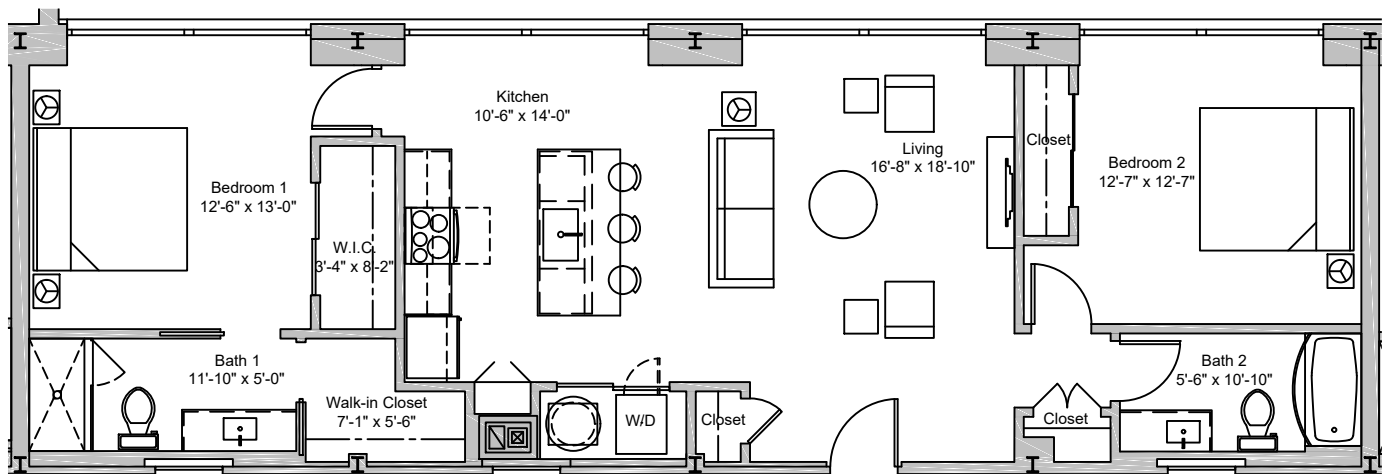

# VOYAGER 2

2 Bed / 2 Bath

1,014 - 1,088

Sq. Ft.

Unit 102, 204, 205, 206, 217, 220, 221, 302, 304, 305, 306, 317, 321

THE  
CENTAUR

20922 Brook Park Road | Fairview Park, Ohio 44126

216-245-3343

| [www.livecentaur.com](http://www.livecentaur.com)

\*Dimensions and square footage shown are approximate and pricing / availability is subject to change