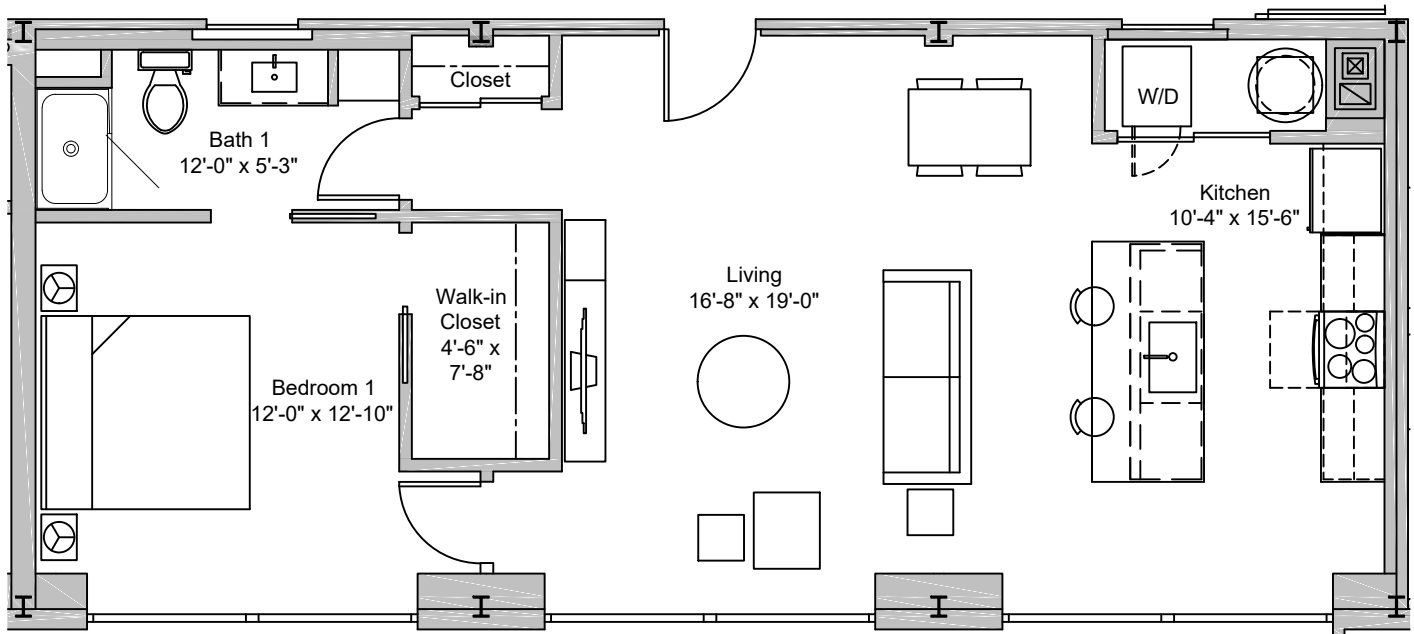

# VOYAGER 1

1 Bed / 1 Bath

763 - 769

Sq. Ft.

Units 104, 105, 106, 109, 114, 117, 119, 122,  
123, 126, 131, 214, 224, 228, 309, 314, 324, 328

THE CENTAUR	20922 Brook Park Road   Fairview Park, Ohio 44126
	216-245-3343   <a href="http://www.livecentaur.com">www.livecentaur.com</a>

\*Dimensions and square footage shown are approximate and pricing / availability is subject to change