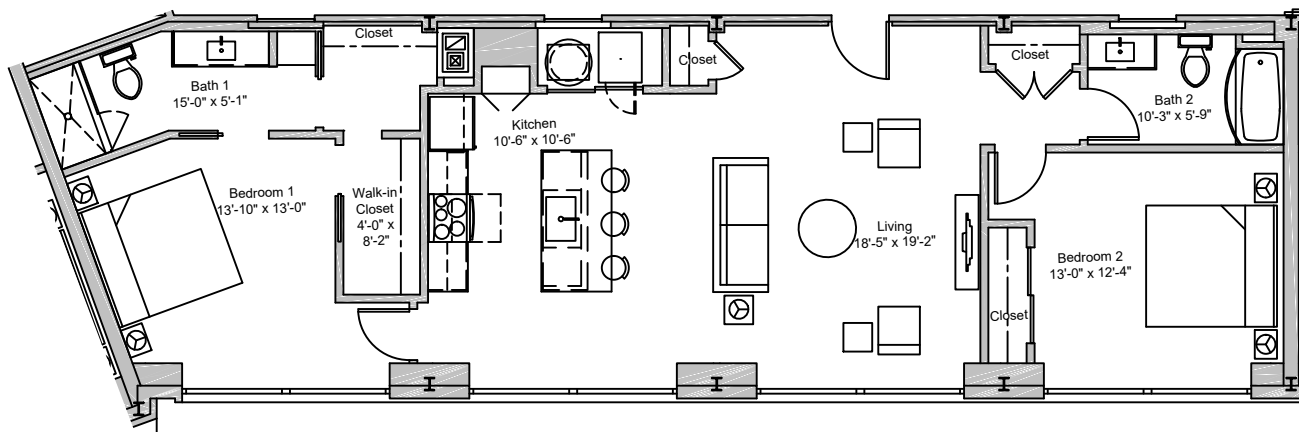

# VIKING 2

2 Bed / 2 Bath

1,078

Sq. Ft.

Unit 218, 318, 220, 320

THE  
CENTAUR

20922 Brook Park Road | Fairview Park, Ohio 44126

216-245-3343

| [www.livecentaur.com](http://www.livecentaur.com)

\*Dimensions and square footage shown are approximate and pricing / availability is subject to change