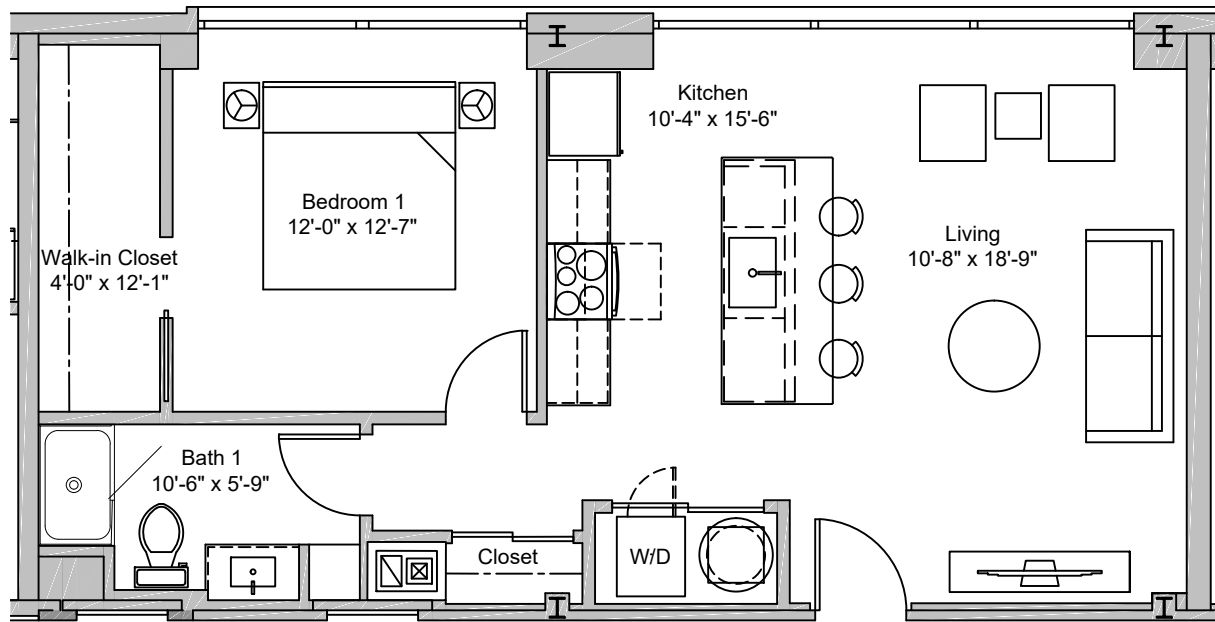

VIKING 1

1 Bed / 1 Bath

656

Sq. Ft.

Unit 111, 211, 311

THE
CENTAUR

20922 Brook Park Road | Fairview Park, Ohio 44126

216-245-3343

| www.livecentaur.com

*Dimensions and square footage shown are approximate and pricing / availability is subject to change