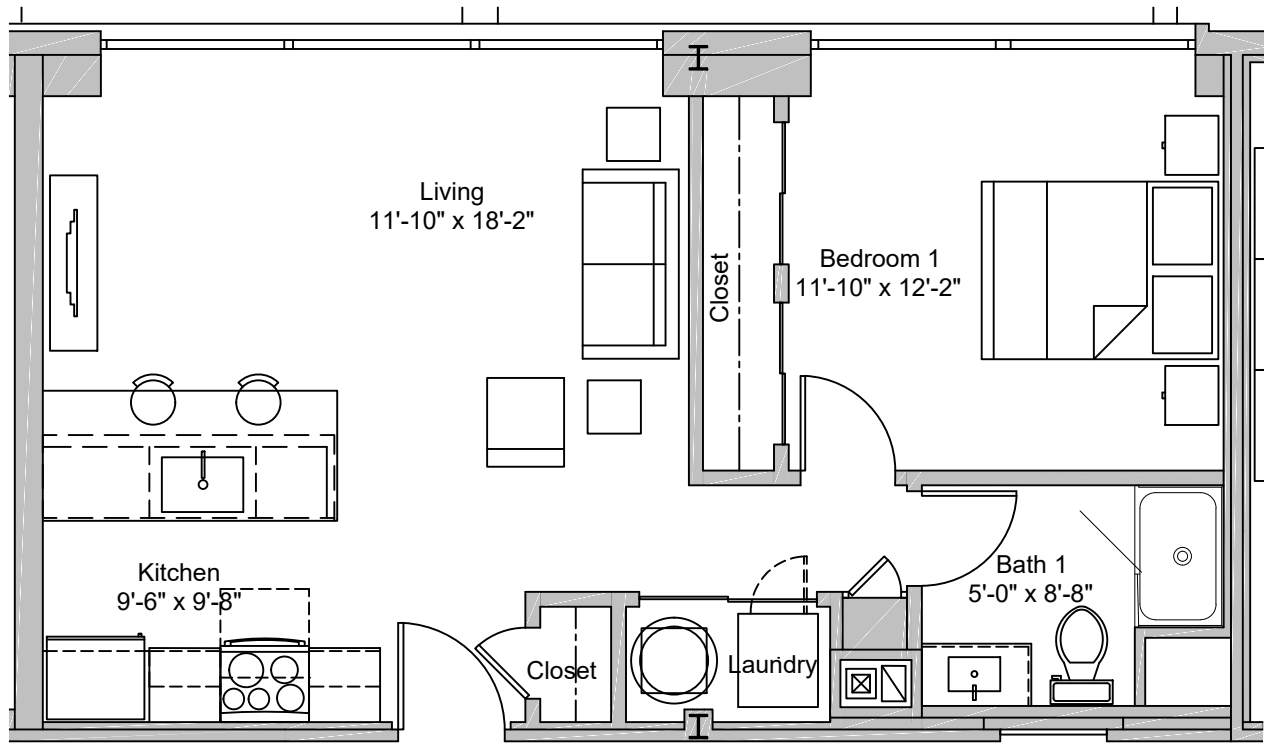

DELTA

1 Bed / 1 Bath

571

Sq. Ft.

Unit 112

THE
CENTAUR

20922 Brook Park Road | Fairview Park, Ohio 44126

216-245-3343

| www.livecentaur.com

*Dimensions and square footage shown are approximate and pricing / availability is subject to change