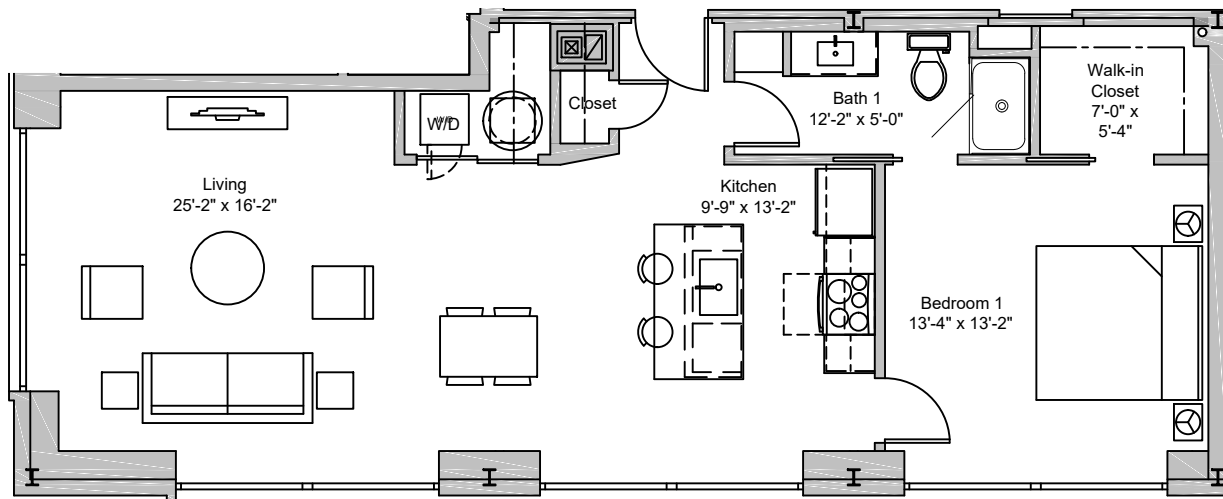

SURVEYOR

1 Bed / 1 Bath

759 - 772

Sq. Ft.

Units 108, 115, 125, 132, 208, 215, 222, 229,
308, 315, 322, 329

THE
CENTAUR

20922 Brook Park Road | Fairview Park, Ohio 44126

216-245-3343

| www.livecentaur.com

*Dimensions and square footage shown are approximate and pricing / availability is subject to change