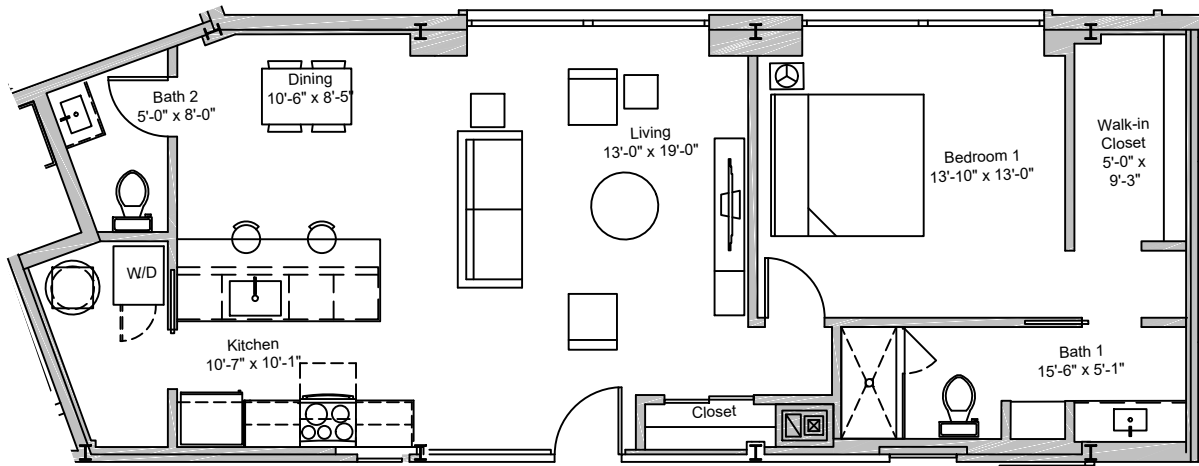

SOHO

1 Bed / 1.5 Bath

880

Sq. Ft.

Unit 213, 313

THE CENTAUR	20922 Brook Park Road Fairview Park, Ohio 44126	
	216-245-3343	www.livecentaur.com

*Dimensions and square footage shown are approximate and pricing / availability is subject to change