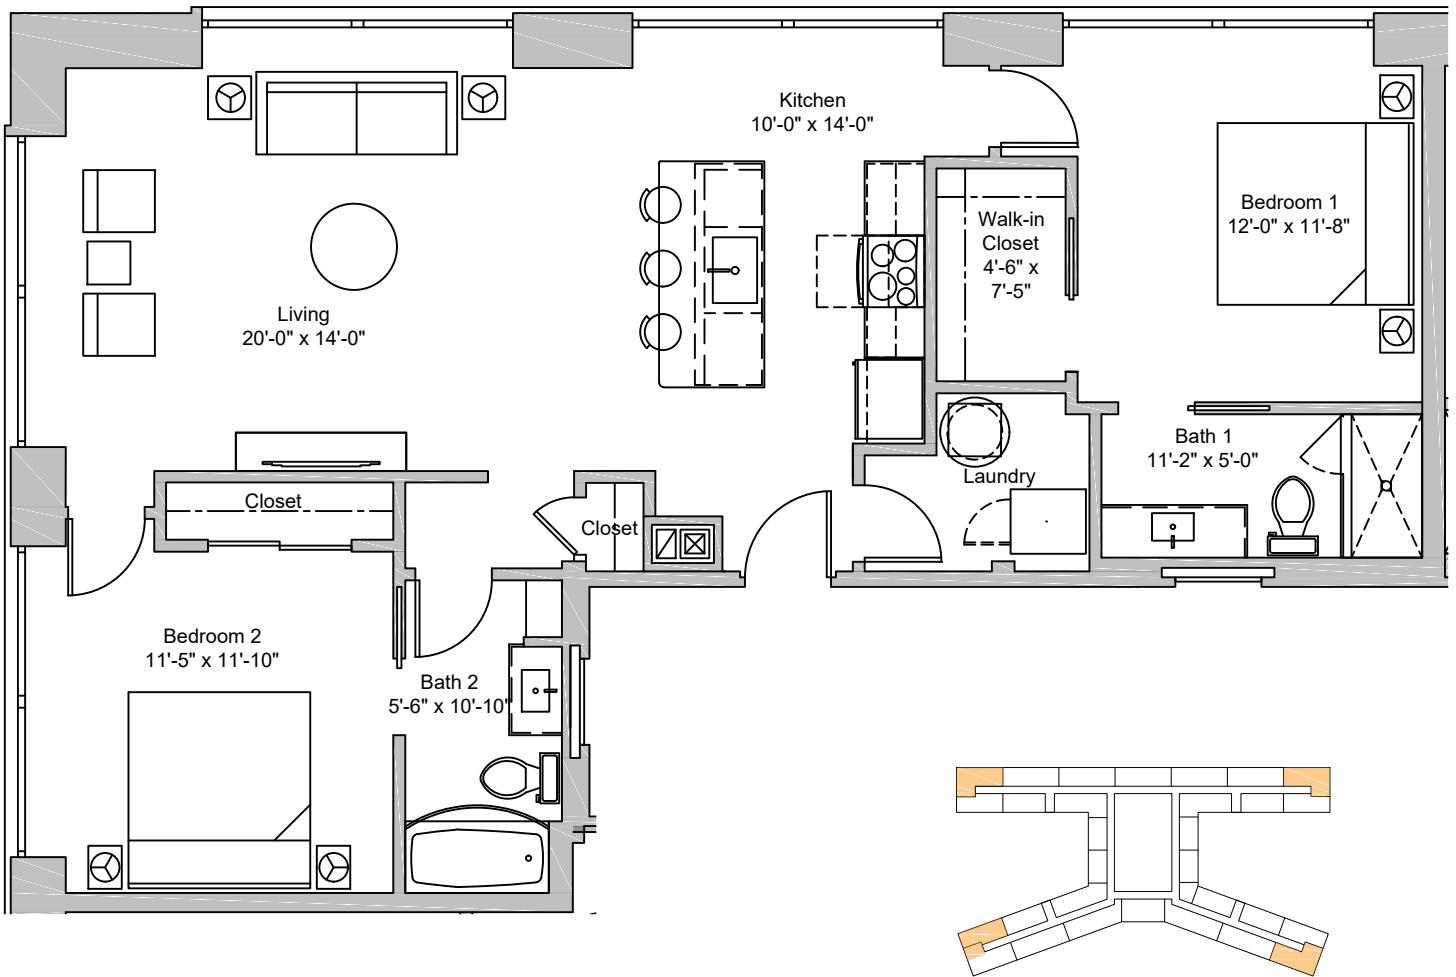

PIONEER

2 Bed / 2 Bath

1,017

Sq. Ft.

Unit 101, 201, 207, 216, 223, 301, 307, 316, 323

THE
CENTAUR

20922 Brook Park Road | Fairview Park, Ohio 44126

216-245-3343

| www.livecentaur.com

*Dimensions and square footage shown are approximate and pricing / availability is subject to change