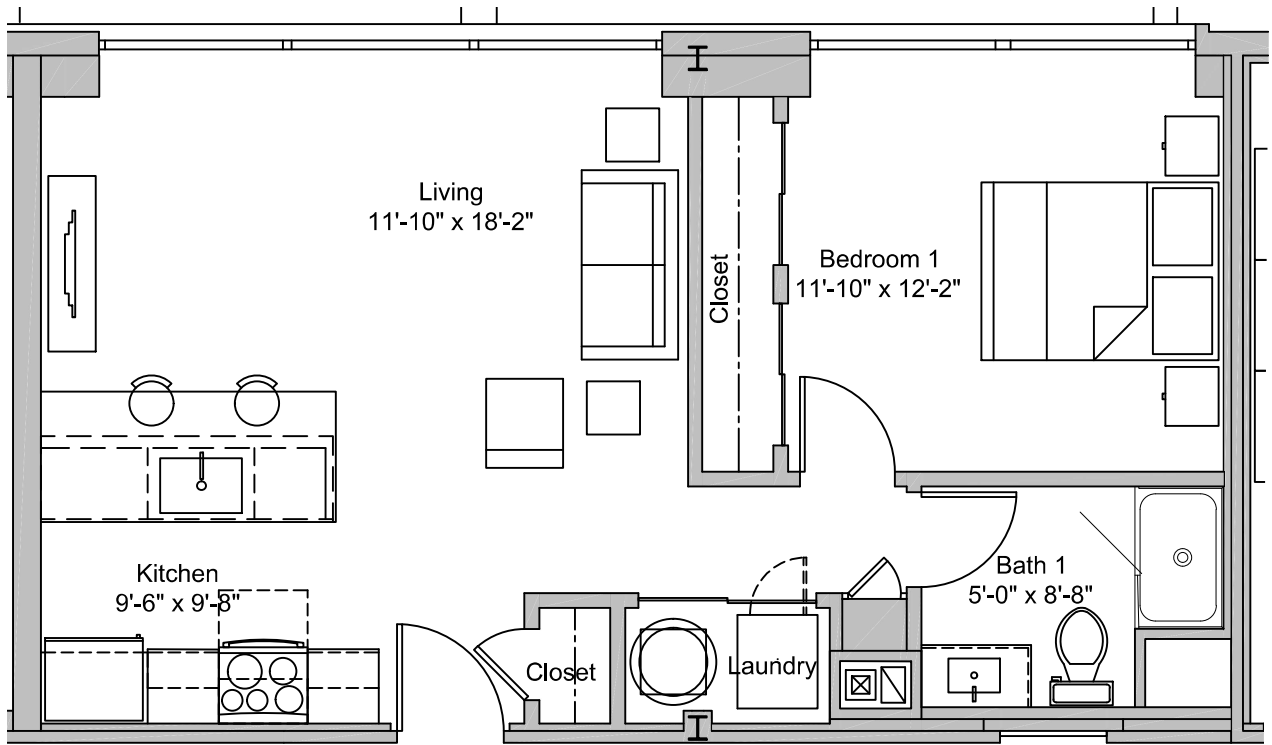

DELTA

1 Bed / 1 Bath

571

Sq. Ft.

Unit 112

THE
CENTAUR

20922 Brook Park Road | Fairview Park, Ohio 44126

216-245-3343

| www.livecentaur.com

*Dimensions and square footage shown are approximate and pricing / availability is subject to change