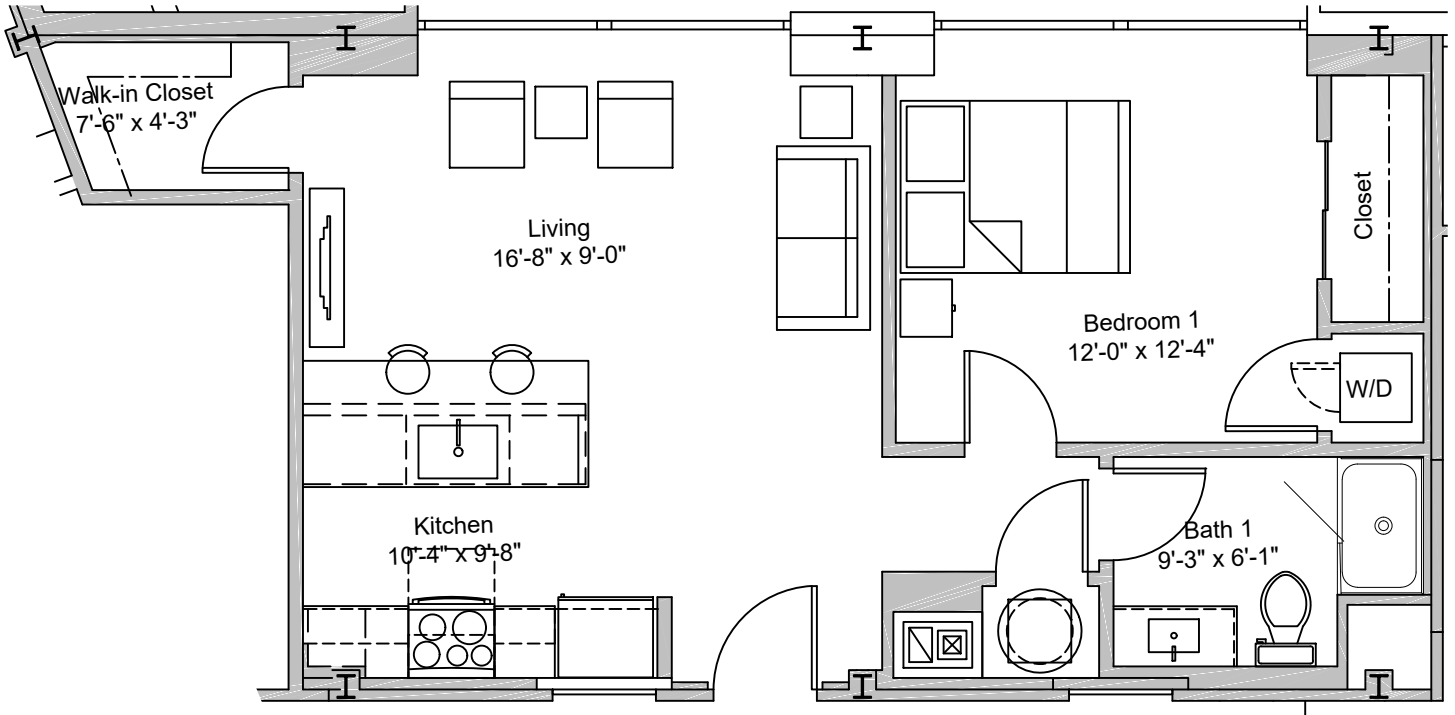

# DELTA

1 Bed / 1 Bath

587

Sq. Ft.

Unit 113

THE  
CENTAUR

20922 Brook Park Road | Fairview Park, Ohio 44126

216-245-3343

| [www.livecentaur.com](http://www.livecentaur.com)

\*Dimensions and square footage shown are approximate and pricing / availability is subject to change