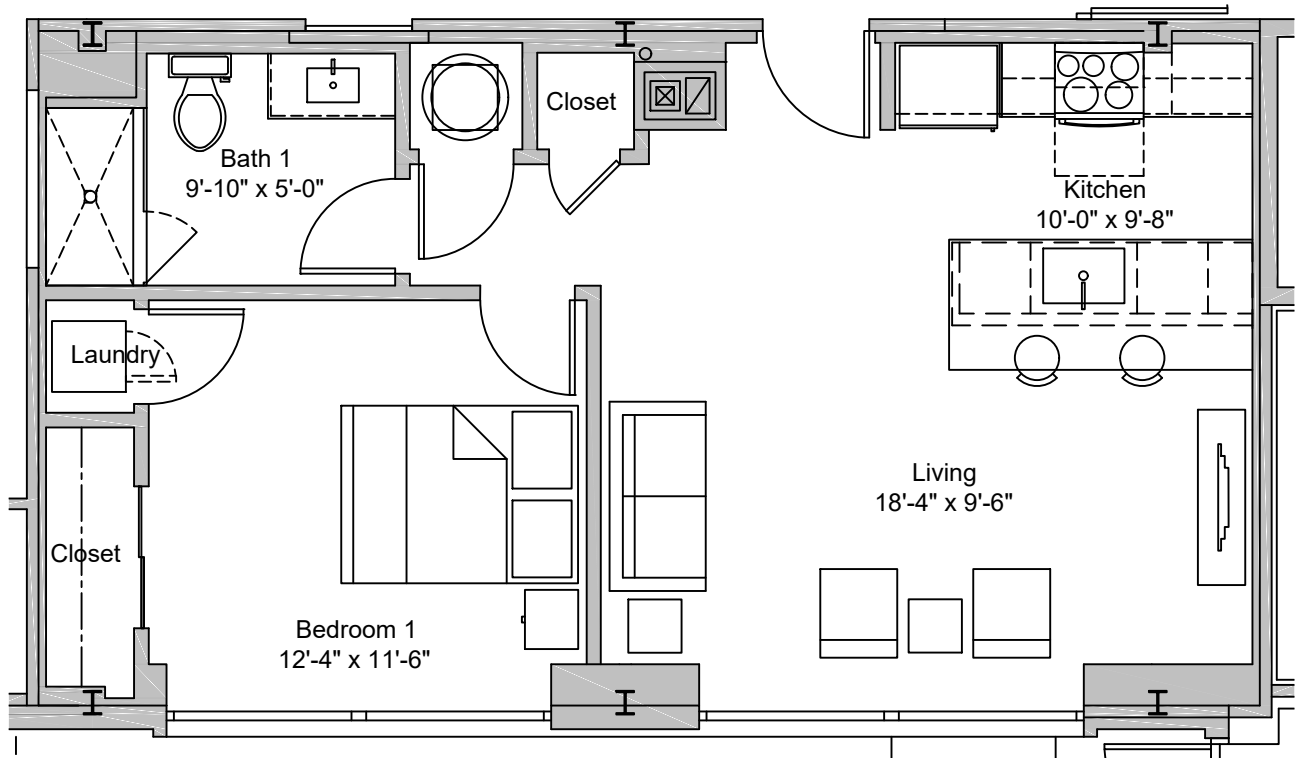

DELTA

1 Bed / 1 Bath

585

Sq. Ft.

Unit 130

THE
CENTAUR

20922 Brook Park Road | Fairview Park, Ohio 44126

216-245-3343

| www.livecentaur.com

*Dimensions and square footage shown are approximate and pricing / availability is subject to change