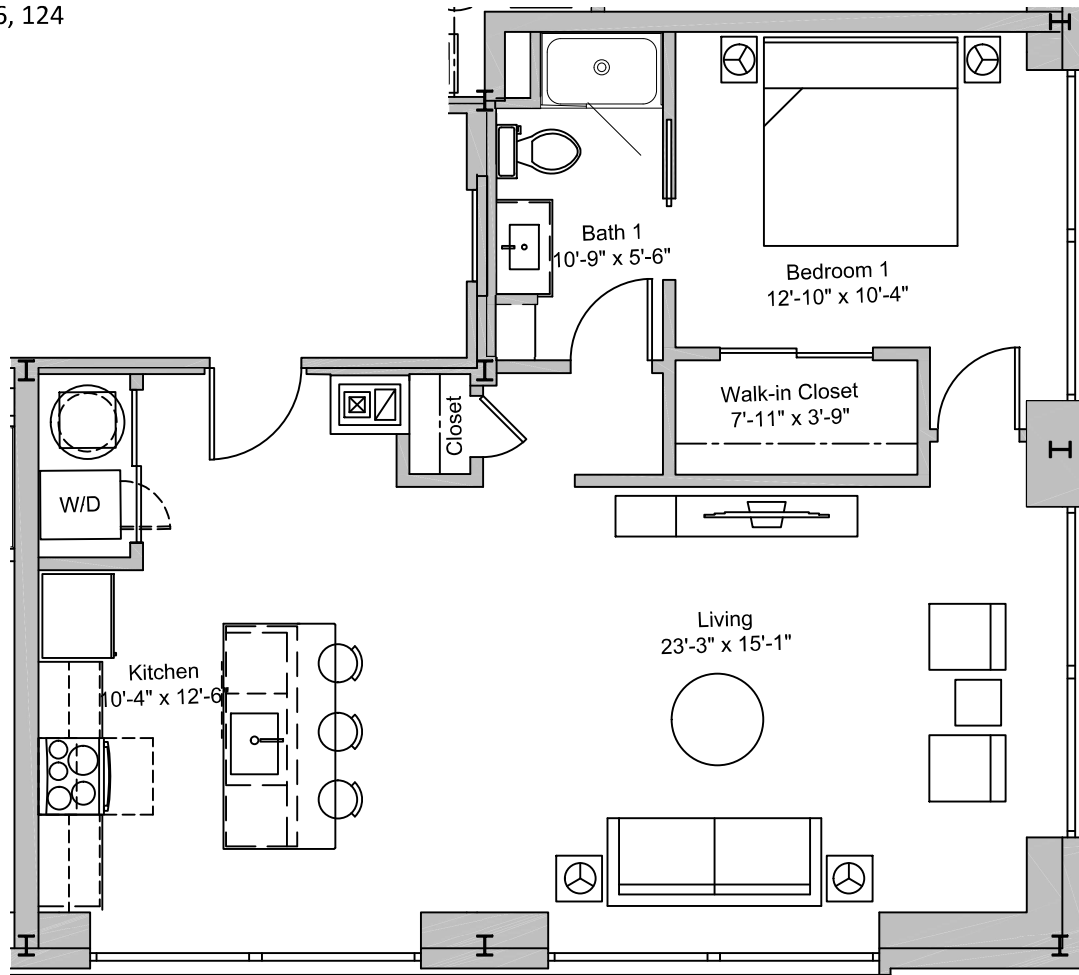

ATLAS

1 Bed / 1 Bath

751 - 754

Sq. Ft.

Unit 107, 116, 124

THE
CENTAUR

20922 Brook Park Road | Fairview Park, Ohio 44126

216-245-3343

| www.livecentaur.com

*Dimensions and square footage shown are approximate and pricing / availability is subject to change